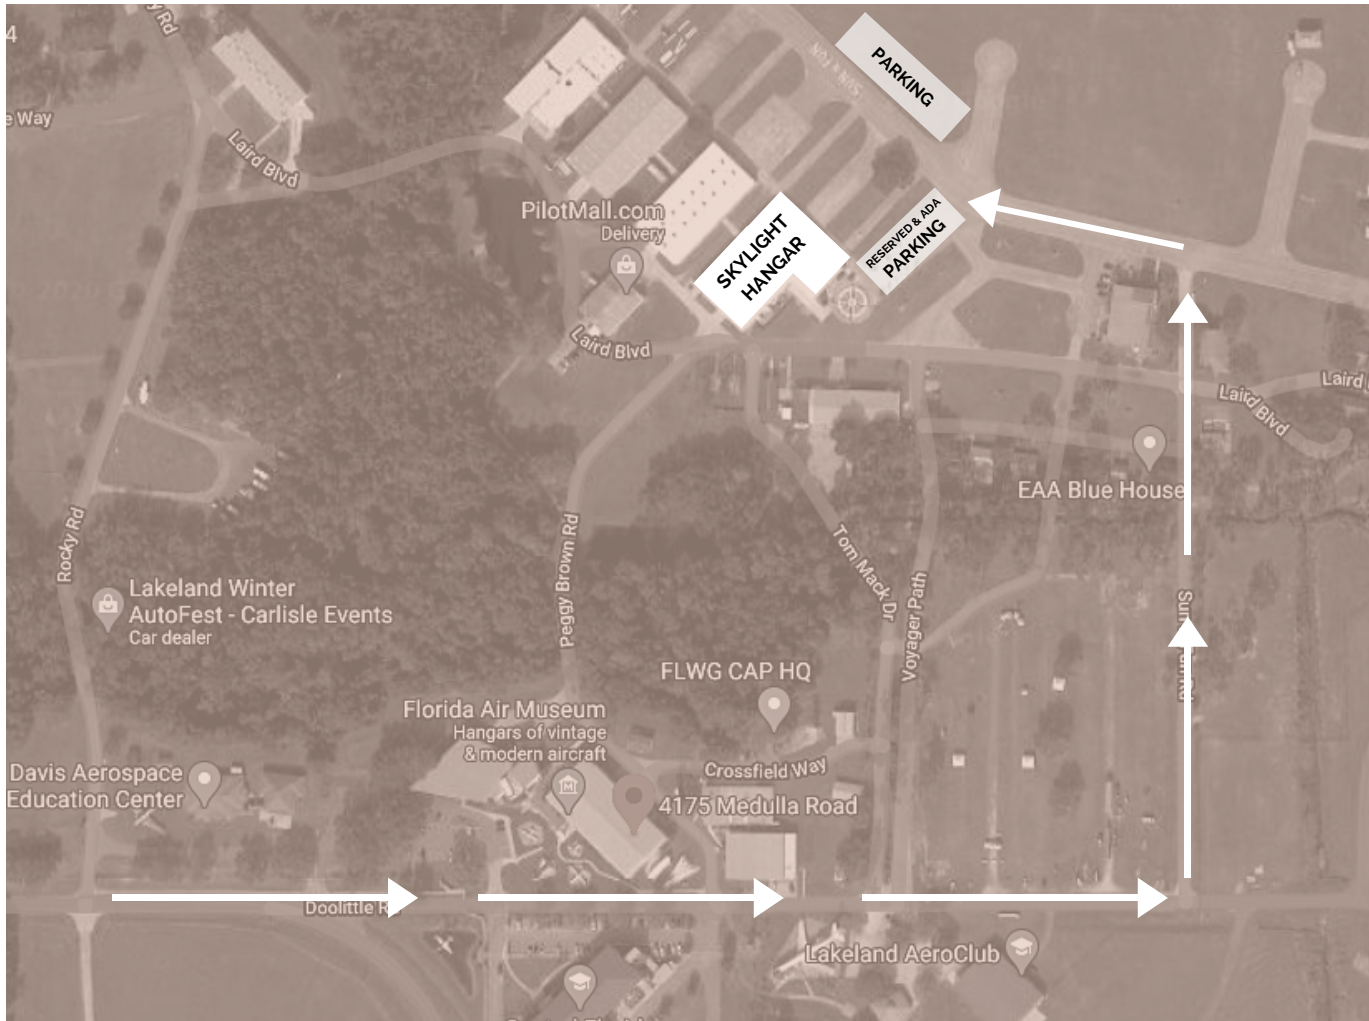

Sun n' Fun Skylight Hangar

- Enter the Sun n' Fun Campus from the main entrance.
- ADA Accessible parking and reserved parking for sponsors, Full Score and Maestro Circle members will be designated with signage.
- Restrooms are located inside the Skylight Hangar.