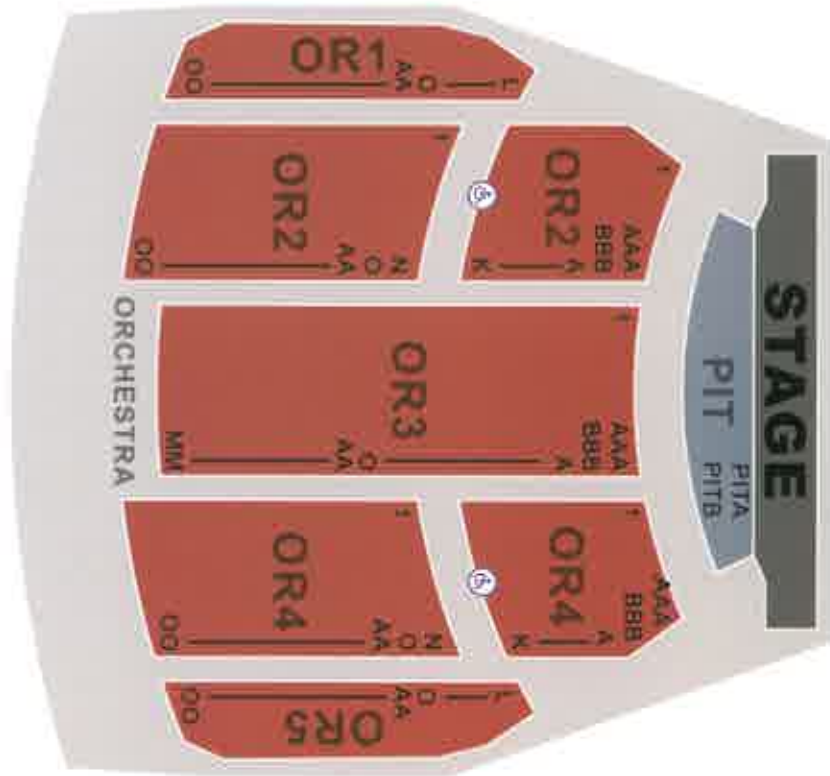

YOUKEY THEATRE

SEATING	
 Pit	= 50
 Orchestra	= 1,350
 Mezzanine	= 454
 Balcony	= 442
Total Seating Capacity	2,296

 Accessible