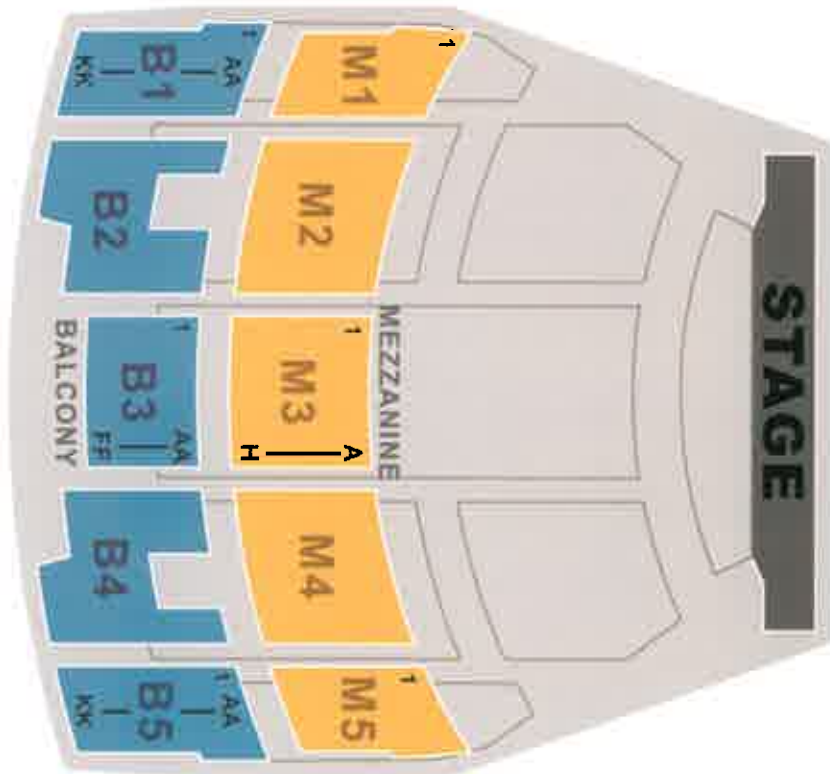

YOUKEY THEATRE

SEATING	
 Pit	= 50
 Orchestra	= 1,350
 Mezzanine	= 454
 Balcony	= 442
Total Seating Capacity	2,296

 Accessible